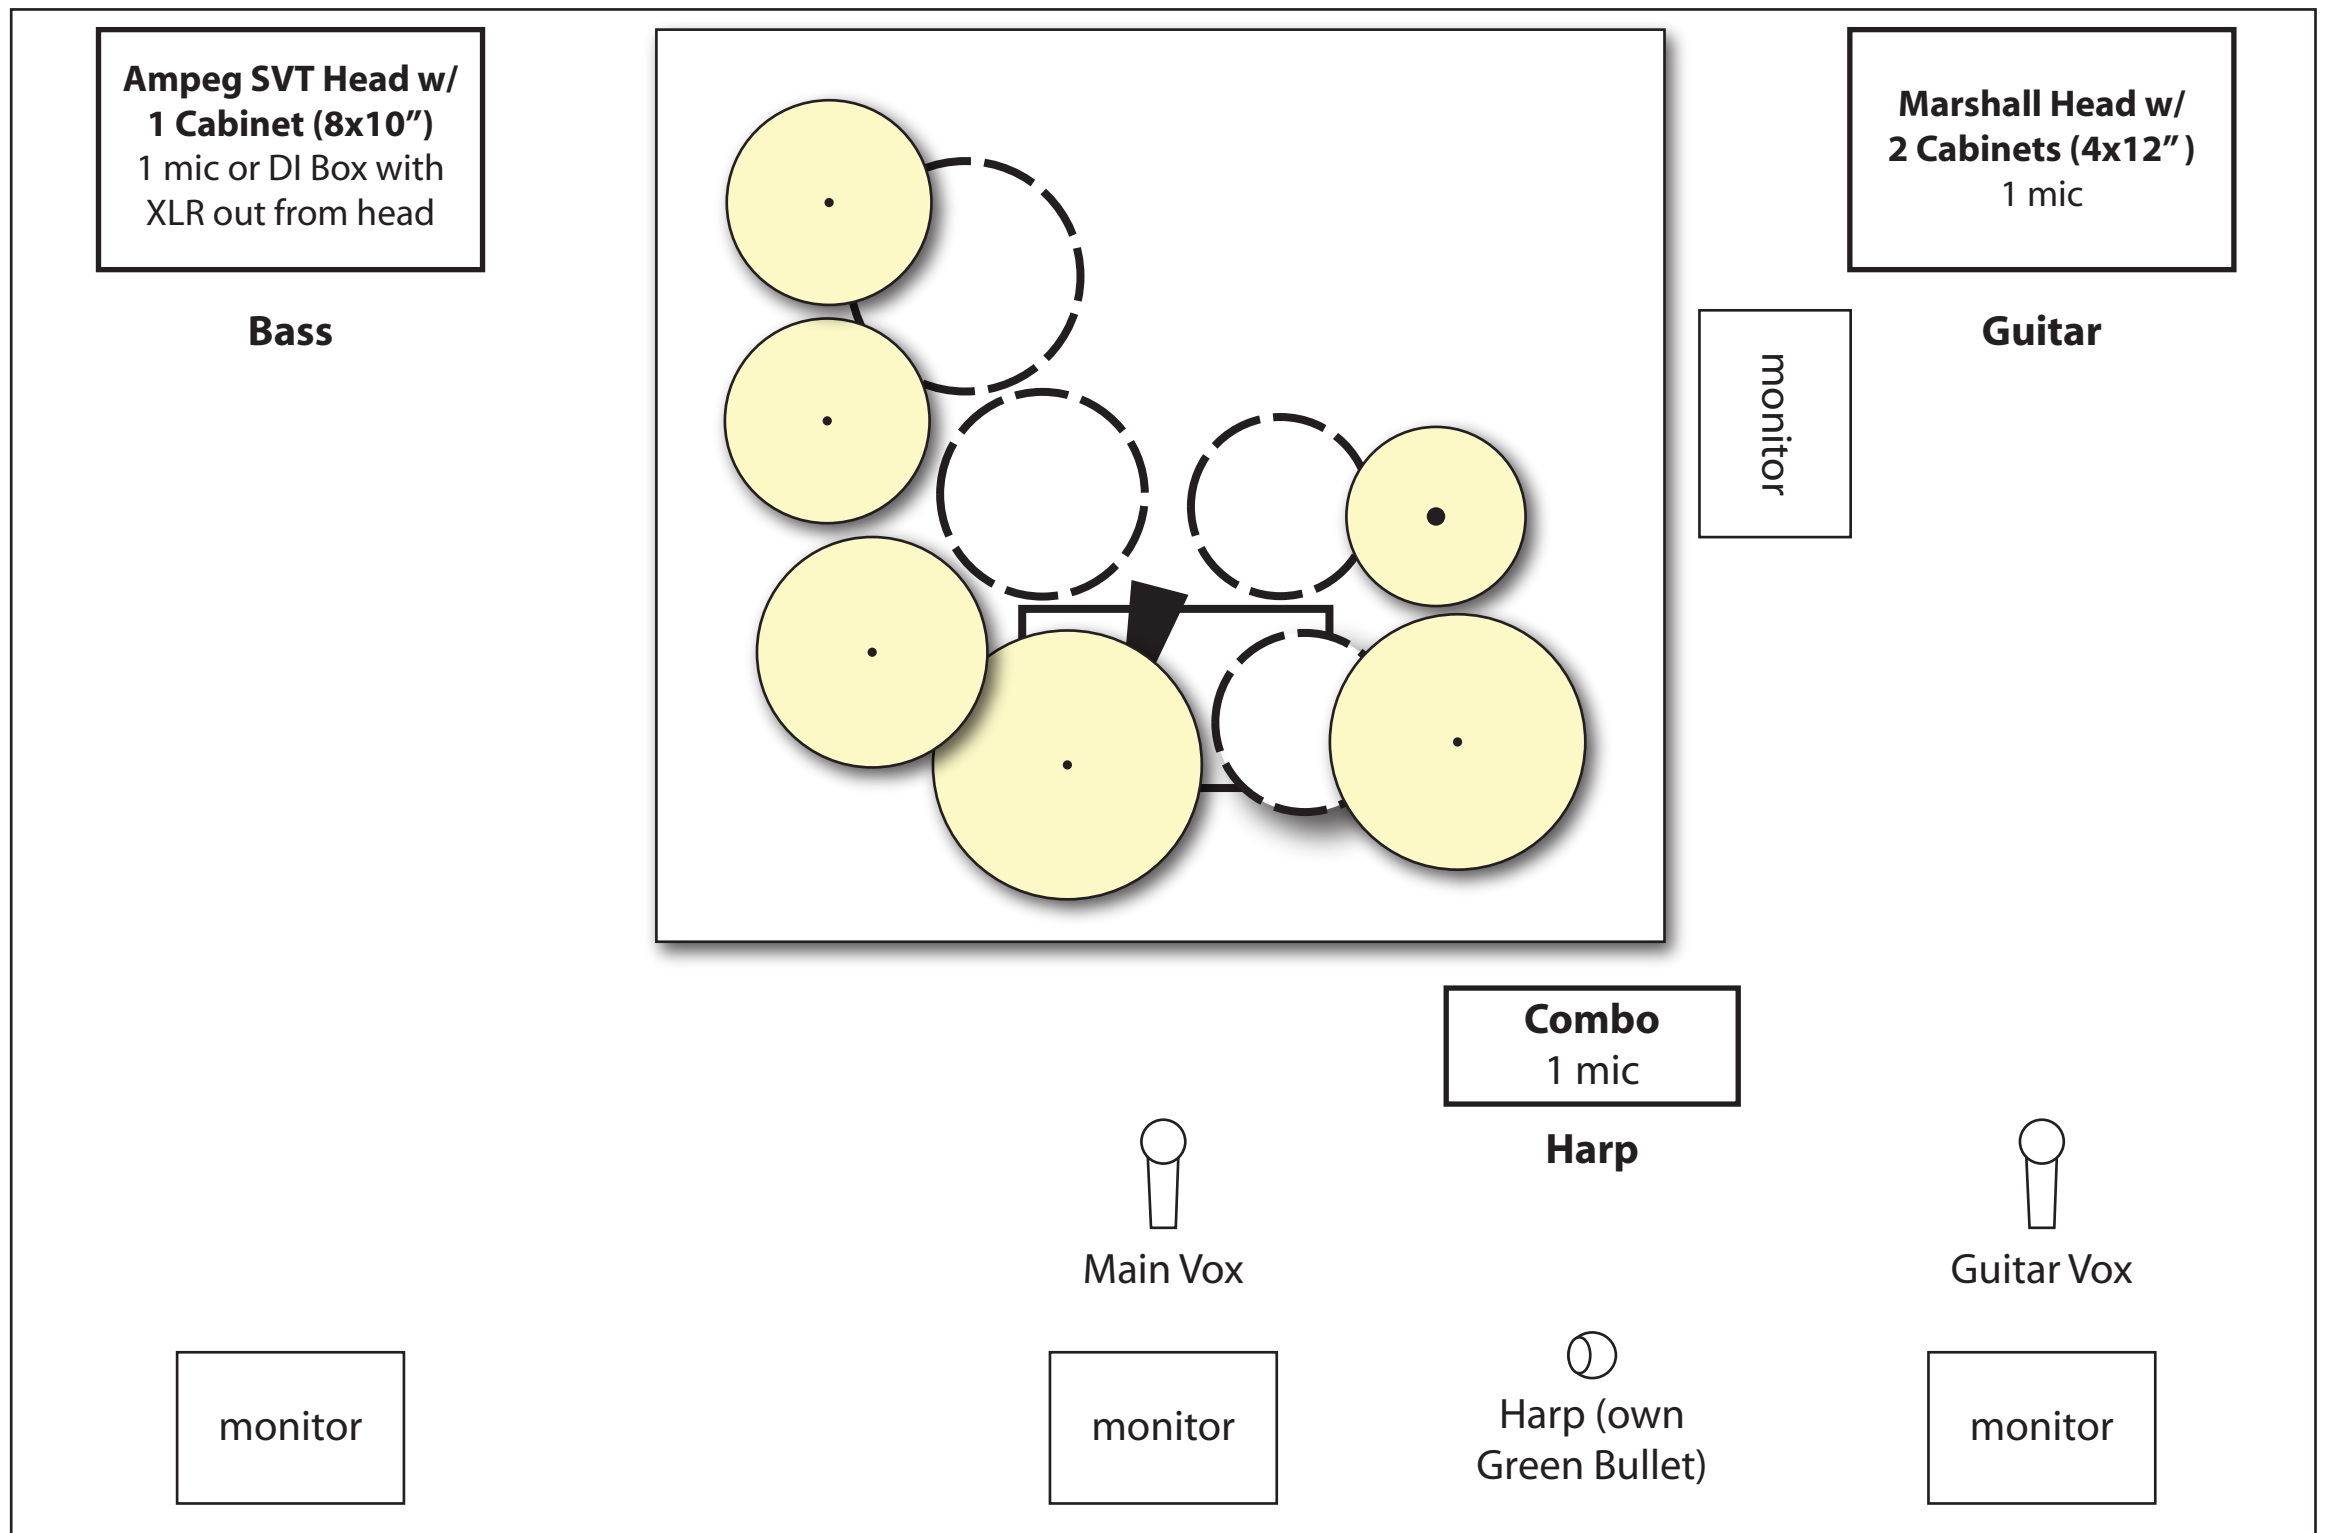

LEMON BIRD STAGE PLOT

Back of stage

(left to right facing stage):

Bass Guitar (1 mic or XLR/tele – if necessary)

—(Drums)—

Guitar Amp (1 mic – if necessary)

Front of stage

(left to right facing stage):

Main Vox

Harp Amp (1 mic)

Harp (has own Green Bullet)

Guitar Vox

1:15

1 m